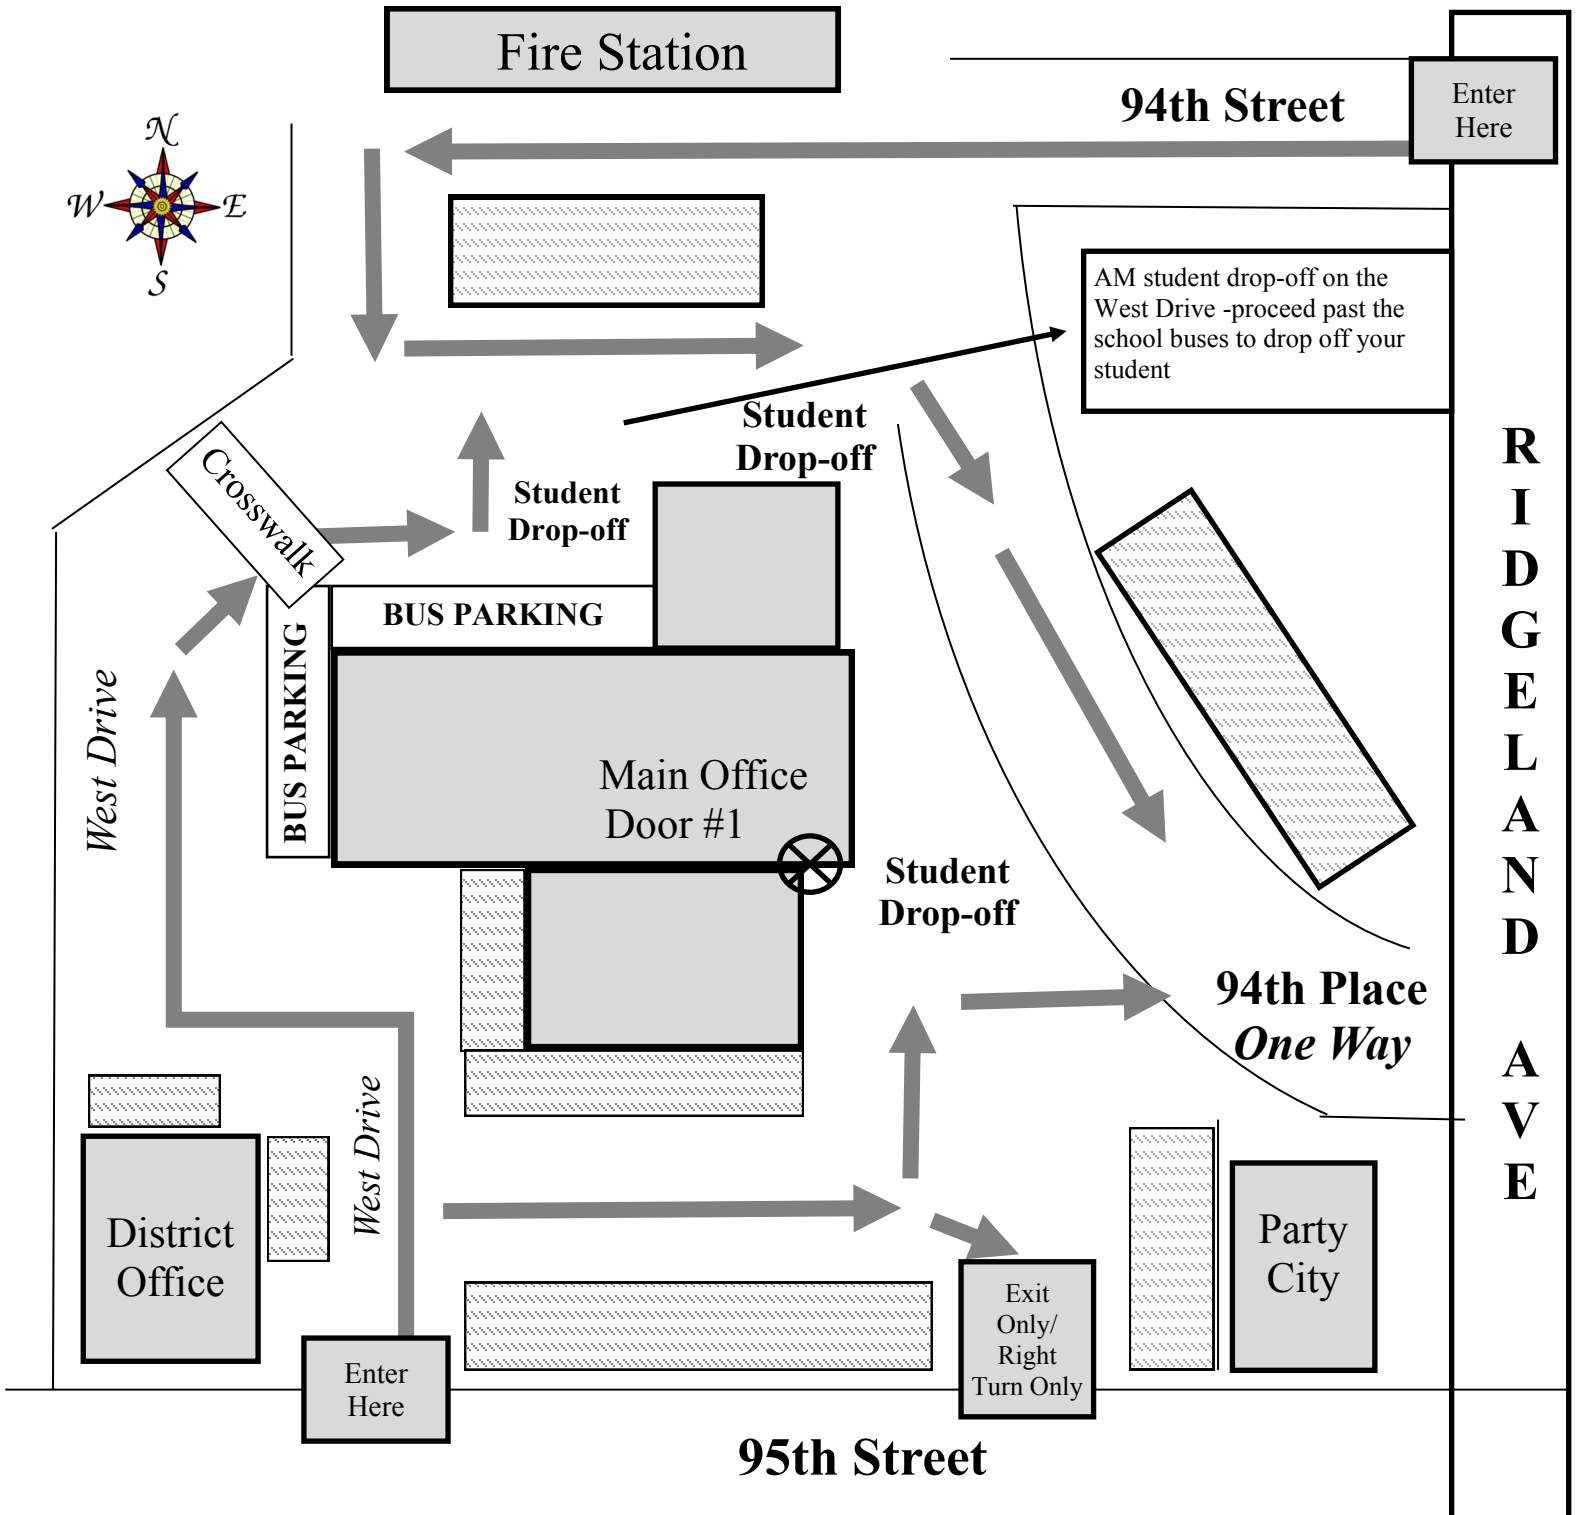

Simmons Middle School Morning Traffic Plan

- Breakfast begins at 7:30am . Please DO NOT drop students off before this time as there will be no supervision available.
- There will be NO STANDING, NO STOPPING, AND NO PARKING in the LEFT LANE of the West Drive.
- The West Drive will be open only during arrival and dismissal.
- 94th Place is a ONE WAY street during arrival and dismissal times.
- Students should enter and exit cars curbside.
- Please follow the directions of our traffic supervisors.
- Cars must stop for pedestrians.